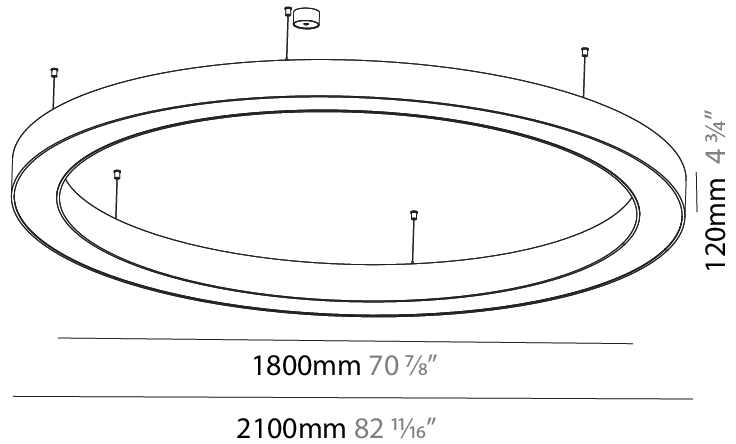

GENERAL

Series: Glorious
Subseries: Glorious
Brand: Prolight
Division: Architectural
Mounting Type: Suspension
Mounting Location: Ceiling
Subcategory: Ambient

PHYSICAL

Shape: Round
Diameter (mm): 2100
Diameter (in): 82 11/16
Height (mm): 120
Height (in): 4 3/4
Max. Overall Height (mm): 2120
Max. Overall Height (in): 83 7/16
Light Distribution: Direct / Indirect
Weight (kg): 26.817
Weight (lbs): 59.12
Diffuser: PMMA - Opal
Fixture Finish: SSR / BKV / CWI / CRY / HAB / UFT / ITA / RUA / FTG / MYG / LOD / PUS / FRO / FUP / KIA / POP / BLS / SPG / MEY / GOH / GUM / CHC / COM / ABZ / JAG / OBR / MOS / ROR
Fixture Material: Aluminum

ELECTRICAL

Lamp Type: LED (Zhaga Standard)
Input Wattage (W): 165
Total Output Wattage (W): 132 / 105.6 (3500K)
Dimming: Non-Dimming / Phase Dimming (120Vac only) / 0-10V Dimming
Driver Included: Yes
Driver Location: Integrated
Driver Type: Constant Current - 120 / 277Vac
Driver Class: Class 2
Input Voltage (V): 120 - 277
Constant Current (MA): 350 / 700/600 (3500K)

LED

Color Temperature (°K): 3000 / 3500 / 4000
Max. Delivered Lumen (lm): 9690 / 10035 / 10240 Direct / 7670 / 7938 / 8100 Indirect
CRI: >80 CRI
Efficiency (%): 70
Lamp Life (hrs): 50000

OPTICAL

RATINGS AND CERTIFICATIONS

Certified By: Certified for North American Standards
IP rating: IP20