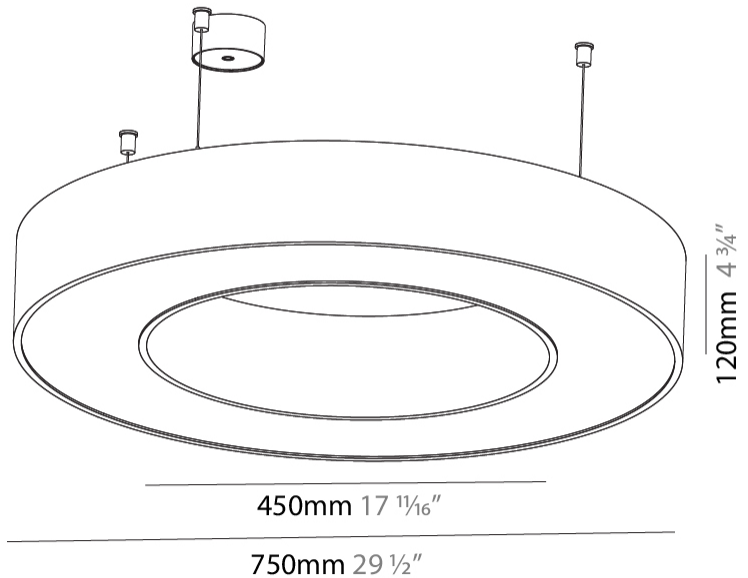

GENERAL

Series: Glorious
Subseries: Glorious
Brand: Prolight
Division: Architectural
Mounting Type: Suspension
Mounting Location: Ceiling
Subcategory: Ambient

PHYSICAL

Shape: Round
Diameter (mm): 750
Diameter (in): 29 1/2
Height (mm): 120
Height (in): 4 3/4
Max. Overall Height (mm): 2120
Max. Overall Height (in): 83 7/16
Light Distribution: Direct / Indirect
Weight (kg): 7.675
Weight (lbs): 16.9
Diffuser: PMMA - Opal or Micro-Prism
Fixture Finish: SSR / BKV / CWI / CRY / HAB / UFT / ITA / RUA / FTG / MYG / LOD / PUS / FRO / FUP / KIA / POP / BLS / SPG / MEY / GOH / GUM / CHC / COM / ABZ / JAG / OBR / MOS / ROR
Fixture Material: Aluminum

ELECTRICAL

Lamp Type: LED (Zhaga Standard)
Input Wattage (W): 45
Total Output Wattage (W): 40 / 32 (3500K)
Dimming: Non-Dimming / Phase Dimming (120Vac only) / 0-10V Dimming
Driver Included: Yes
Driver Location: Integrated
Driver Type: Constant Current
Driver Class: Class 2
Input Voltage (V): 120 - 277
Constant Current (MA): 350 / 600/400 (3500K)

LED

Color Temperature (°K): 3000 / 3500 / 4000
Max. Delivered Lumen (lm): 2770 / 2862 / 2920 Direct / 1380 / 1440 / 1470 Indirect
CRI: >80 CRI
Efficiency (%): 71
Lamp Life (hrs): 50000

OPTICAL

RATINGS AND CERTIFICATIONS

Certified By: Certified for North American Standards
IP rating: IP20