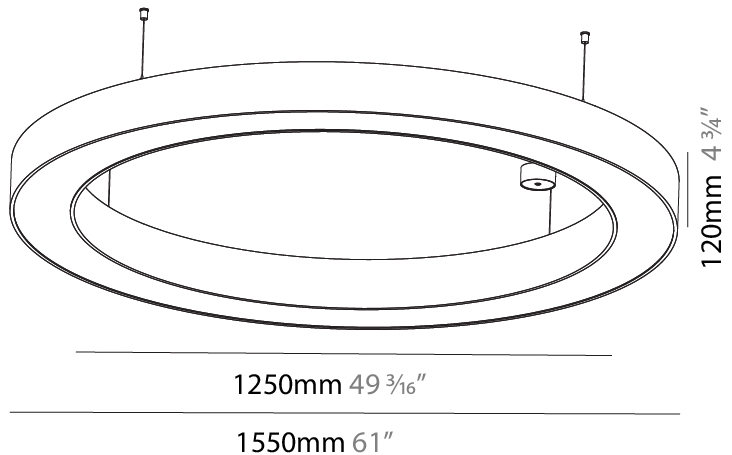

GENERAL

Series: Glorious
Subseries: Glorious
Brand: Prolight
Division: Architectural
Mounting Type: Suspension
Mounting Location: Ceiling
Subcategory: Ambient

PHYSICAL

Shape: Round
Diameter (mm): 1550
Diameter (in): 61
Height (mm): 120
Height (in): 4 3/4
Max. Overall Height (mm): 2120
Max. Overall Height (in): 83 7/16
Light Distribution: Direct / Indirect
Weight (kg): 16.737
Weight (lbs): 36.90
Diffuser: PMMA - Opal or Micro-Prism
Fixture Finish: SSR / BKV / CWI / CRY / HAB / UFT / ITA / RUA / FTG / MYG / LOD / PUS / FRO / FUP / KIA / POP / BLS / SPG / MEY / GOH / GUM / CHC / COM / ABZ / JAG / OBR / MOS / ROR
Fixture Material: Aluminum

ELECTRICAL

Lamp Type: LED (Zhaga Standard)
Input Wattage (W): 110
Total Output Wattage (W): 88 / 70.4 (3500K)
Dimming: Non-Dimming / Phase Dimming (120Vac only) / 0-10V Dimming
Driver Included: Yes
Driver Location: Integrated
Driver Type: Constant Current - 120 / 277Vac
Driver Class: Class 2
Input Voltage (V): 120 - 277
Constant Current (MA): 350 / 700/800 (3500K)

LED

Color Temperature (°K): 3000 / 3500 / 4000
Max. Delivered Lumen (lm): 6920 / 7164 / 7310 Direct / 4530 / 4938 / 4790 Indirect
CRI: >80 CRI
Efficiency (%): 68
Lamp Life (hrs): 50000

OPTICAL

RATINGS AND CERTIFICATIONS

Certified By: Certified for North American Standards
IP rating: IP20